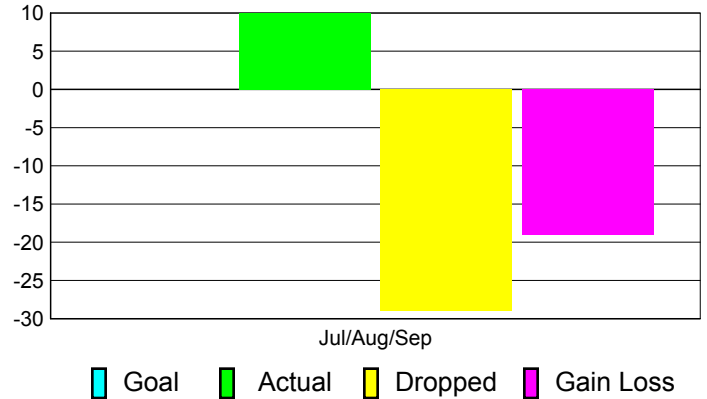

Membership Results 2011-2012

Goal, New, Dropped, Gain/Loss