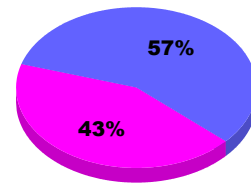

Jul/Aug/Sep

Male Female