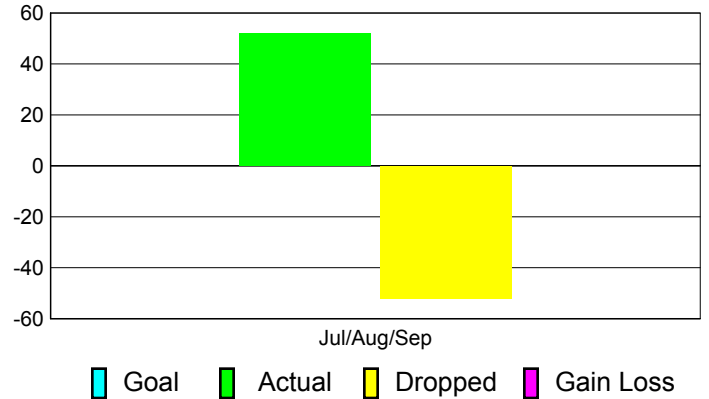

Membership Results 2011-2012

Goal, New, Dropped, Gain/Loss

Comparison of Membership Gain/Loss

Current Year Compared to the Previous Year