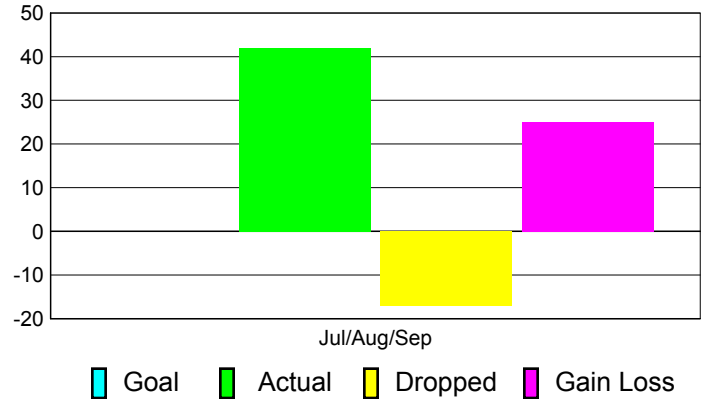

Membership Results 2011-2012

Goal, New, Dropped, Gain/Loss

Comparison of Membership Gain/Loss

Current Year Compared to the Previous Year