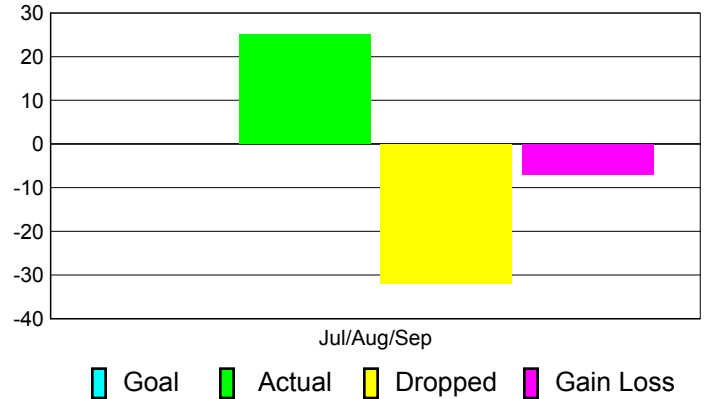

Membership Results 2011-2012

Goal, New, Dropped, Gain/Loss