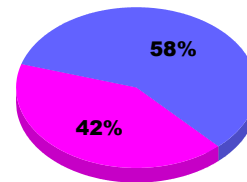

Gender Comparison 2011-2012

Jul/Aug/Sep

Legend: Male (blue), Female (magenta)