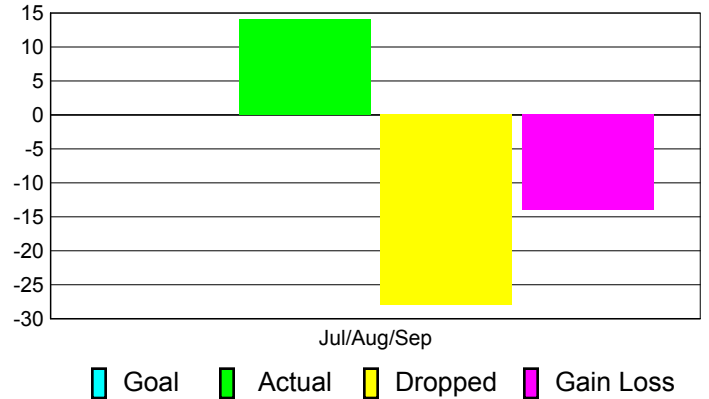

Membership Results 2011-2012

Goal, New, Dropped, Gain/Loss

Comparison of Membership Gain/Loss

Current Year Compared to the Previous Year