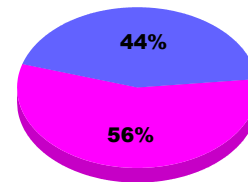

Gender Comparison 2011-2012

Jul/Aug/Sep

Legend: Male (Blue), Female (Magenta)