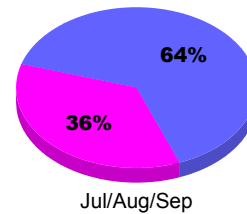

Gender Comparison 2011-2012

Jul/Aug/Sep

Legend: Male (Blue), Female (Magenta)