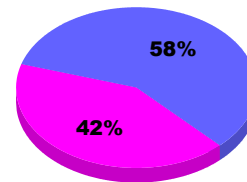

Gender Comparison 2011-2012

Jul/Aug/Sep

Legend: Male (Blue), Female (Magenta)